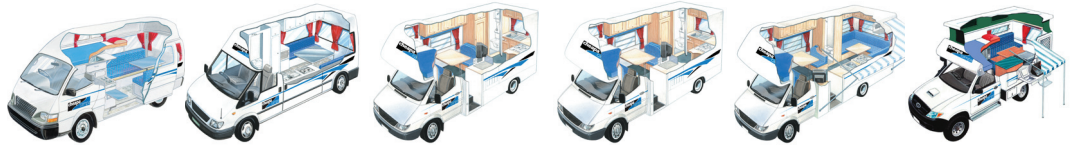

# Vehicle Specifications AUSTRALIA

Valid 1 April 2010 -  
31 March 2011

	Cheapa Hitop	Cheapa 2 Berth	Cheapa 3 Berth	Cheapa 4 Berth	Cheapa 6 Berth	Cheapa 4WD Camper
Make/Model	Toyota HiAce	Ford/VW	Ford/VW	Ford/VW	Ford/VW	Toyota HiLux
Transmission	Manual	Manual	Manual	Manual	Manual	Manual
Power Steering	Yes	Yes	Yes	Yes	Yes	Yes
Petrol/Diesel Engine	Petrol	Diesel	Diesel	Diesel	Diesel	Diesel
Fuel Capacity	70 Litres	75 Litres	75 Litres	75 Litres	75 Litres	117 Litres
Fuel Consumption <small>Approx.</small>	10 Litres per 100km	12 Litres per 100km	14 Litres per 100km	14 Litres per 100km	14 Litres per 100km	14 Litres per 100km
Radio/Cassette or CD	Radio/CD	Radio/CD	Radio/CD	Radio/CD	Radio/CD	Radio/Cassette or CD
Dimensions <small>Approx.</small>	Length: 4.90m Width: 1.70m Height: 2.65m Interior Height: 1.98m	Length: 5.60m Width: 2.00m Height: 2.80m Interior Height: 1.84m	Length: 5.95m Width: 2.10m Height: 3.00m Interior Height: 1.93m	Length: 6.40m Width: 2.10m Height: 3.00m Interior Height: 1.93m	Length: 7.30m Width: 2.30m Height: 3.30m Interior Height: 2.00m	Length: 5.30m Width: 1.98m Height: 2.30m Interior Height: 1.95m
Capacity	2 Adults & 1 Child	2 Adults	3 Adults	4 Adults	6 Adults	2 Adults
Seatbelts Driver's Cabin /Main Cabin	3/0	2/0	2/1	2/2	2/4	2/0
Baby/Booster Seat	No	No	Yes	Yes	Yes	No
Bed Dimensions <small>Approx.</small>	1 Double 1.90 x 1.67m 1 Single 1.94 x 1.36m	1 Double 2.00 x 1.72m	1 Double 1.91 x 1.40m 1 Single 1.90 x 1.15m	2 Doubles 1.91 x 1.40m 1.90 x 1.23m	3 Doubles 2.10 x 1.50m 2.10 x 1.50m 1.85 x 1.20m	1 Double 2.00 x 1.75m
Gas Stove	2 Burner	3 Burner	3 Burner	3 Burner	3 Burner	2 Burner
Fridge/Freezer	57 Litres/Yes	57 Litres/Yes	80 Litres/Yes	80 Litres/Yes	110 Litres/Yes	32 Litre/No
Microwave	Yes	Yes	Yes	Yes	Yes	No
Cooking Utensils	Yes	Yes	Yes	Yes	Yes	Yes
Crockery & Cutlery	Yes	Yes	Yes	Yes	Yes	Yes
TV/Video or DVD Player	No	No	Yes	Yes	Yes	No
Shower	No	Yes	Yes	Yes	Yes	No
Toilet	No	Yes	Yes	Yes	Yes	No
Hot/Cold Water Supply	Cold only	Yes	Yes	Yes	Yes	Cold only
Water Tank	55 Litres	100 Litres	100 Litres	100 Litres	100 Litres	40 Litres
Waste Water Tank	No	55 Litres	100 Litres	100 Litres	100 Litres	No
Gas Bottle	1 x 2kg	1 x 4kg	1 x 4kg	1 x 4kg	2 x 4kg	2 x 1.25kg
Power Supply	12/240 Volt	12/240 Volt	12/240 Volt	12/240 Volt	12/240 Volt	12/240 Volt
Dual Battery	Yes	Yes	Yes	Yes	Yes	Yes
Air Conditioning: Driver's Cabin Main Cabin (240 volt)	Yes No	Yes Yes	Yes Yes	Yes Yes	Yes Yes	Yes Yes
Heating: Driver's Cabin Main Cabin (240 volt)	Yes No	Yes Yes	Yes Yes	Yes Yes	Yes Yes	Yes No
Fire Extinguisher	Yes	Yes	Yes	Yes	Yes	Yes
Internal Walk-through Access	No	Yes	Yes	Yes	Yes	No